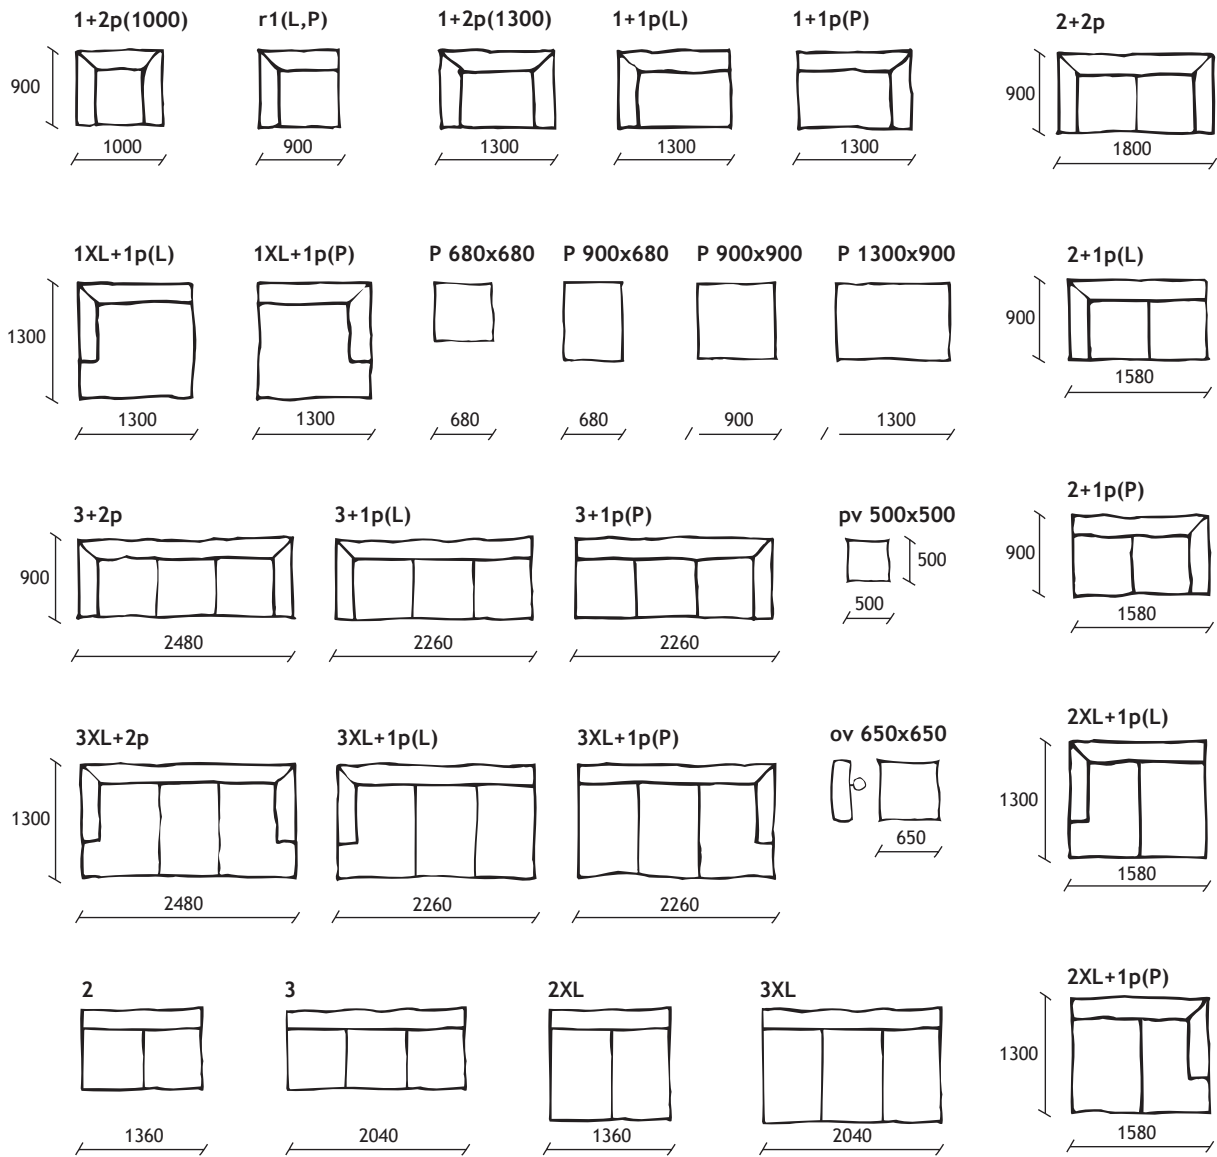

MAX GROUND

dizajn: Peter Bohuš 2005

 domark