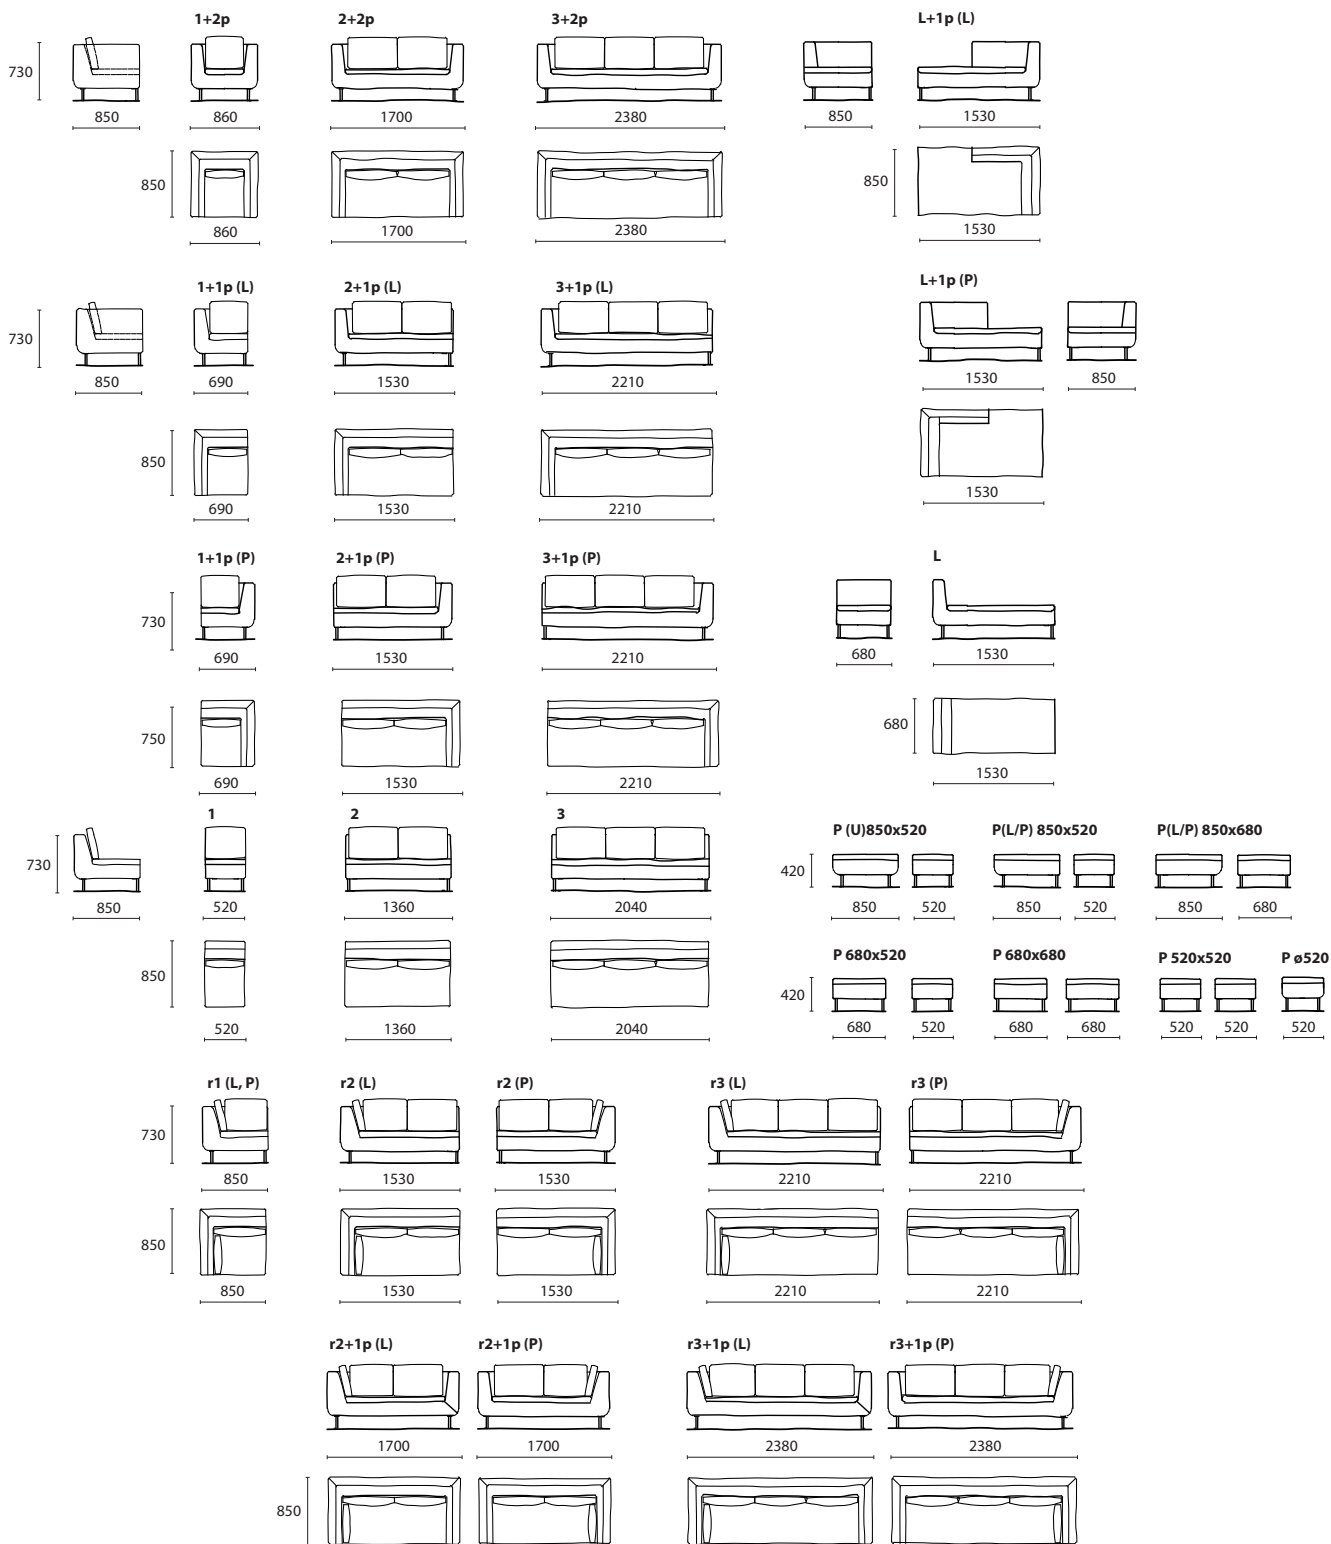

COCO LARGE

design: Dagmar Marková 2010

domark